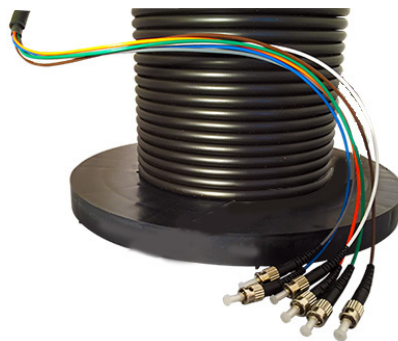

Pre-Terminated Fiber Optic Cables

Part Number Builder Example:

If you need a 6 Fiber OM3 with LC Connectors on each end and a Pulling Eye on one end with the connectors staggered. And a length of 550ft.

Base PN: Glass Size OM3 (C)

FI-9C045-

Pulling Eye with Connectors Staggered:

B Length:

550

Connectors:

LC

PN:

FI-9C045-B550LC

FI-9X045-xxxST